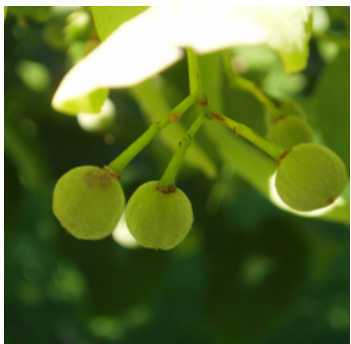

Basswood

Tilia Americana

NEW YORK
RESTORATION
PROJECT

Height: Large; 20'-45' in twenty years; up to 40'-80' at maturity

Growth: Fast growth rate

Width: 35'-85' spread

Light: Full sun, partial-sun, or shade

Water: Medium

Soil: Prefers moist; well-drained soil

Shape: Oval; Pyramidal

Leaves: Showy yellow leaves in fall

Flowers: Showy green and yellow flowers in summer

Fruit: Inconspicuous, does not attract wildlife

@NYRP
#onetreeatime