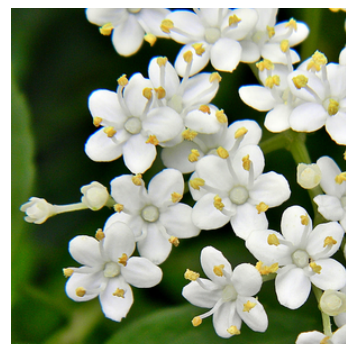

Elderberry

Sambucus Canadensis

NEW YORK
RESTORATION
PROJECT

- Height:** Small, 5'-12' tall
- Growth:** Fast growth rate
- Width:** 6'-10' spread
- Light:** Full sun or partial-sun
- Water:** Medium
- Soil:** Prefers acidic, moist, and well-drained soil
- Shape:** Bushy, round, and wide
- Leaves:** Long, green compound leaves
- Flowers:** Tiny lemon-scented white flowers appear in large flat-topped clusters
- Fruit:** Black and purple berries