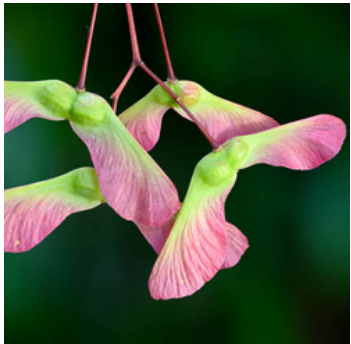

Red Maple

Acer Rubrum

NEW YORK
RESTORATION
PROJECT

- Height:** Medium to large; 40'-60' tall; up to 100'
- Growth:** Fast growth rate
- Width:** 35'-45' spread
- Light:** Full sun
- Water:** High
- Soil:** Prefers acidic, moist; well-drained soil
- Shape:** Oval or rounded, upright
- Leaves:** Medium to dark green leaves turn to red and yellow in fall
- Flowers:** Red or yellow clusters of small flowers winter to spring
- Fruit:** Samaras feed wildlife